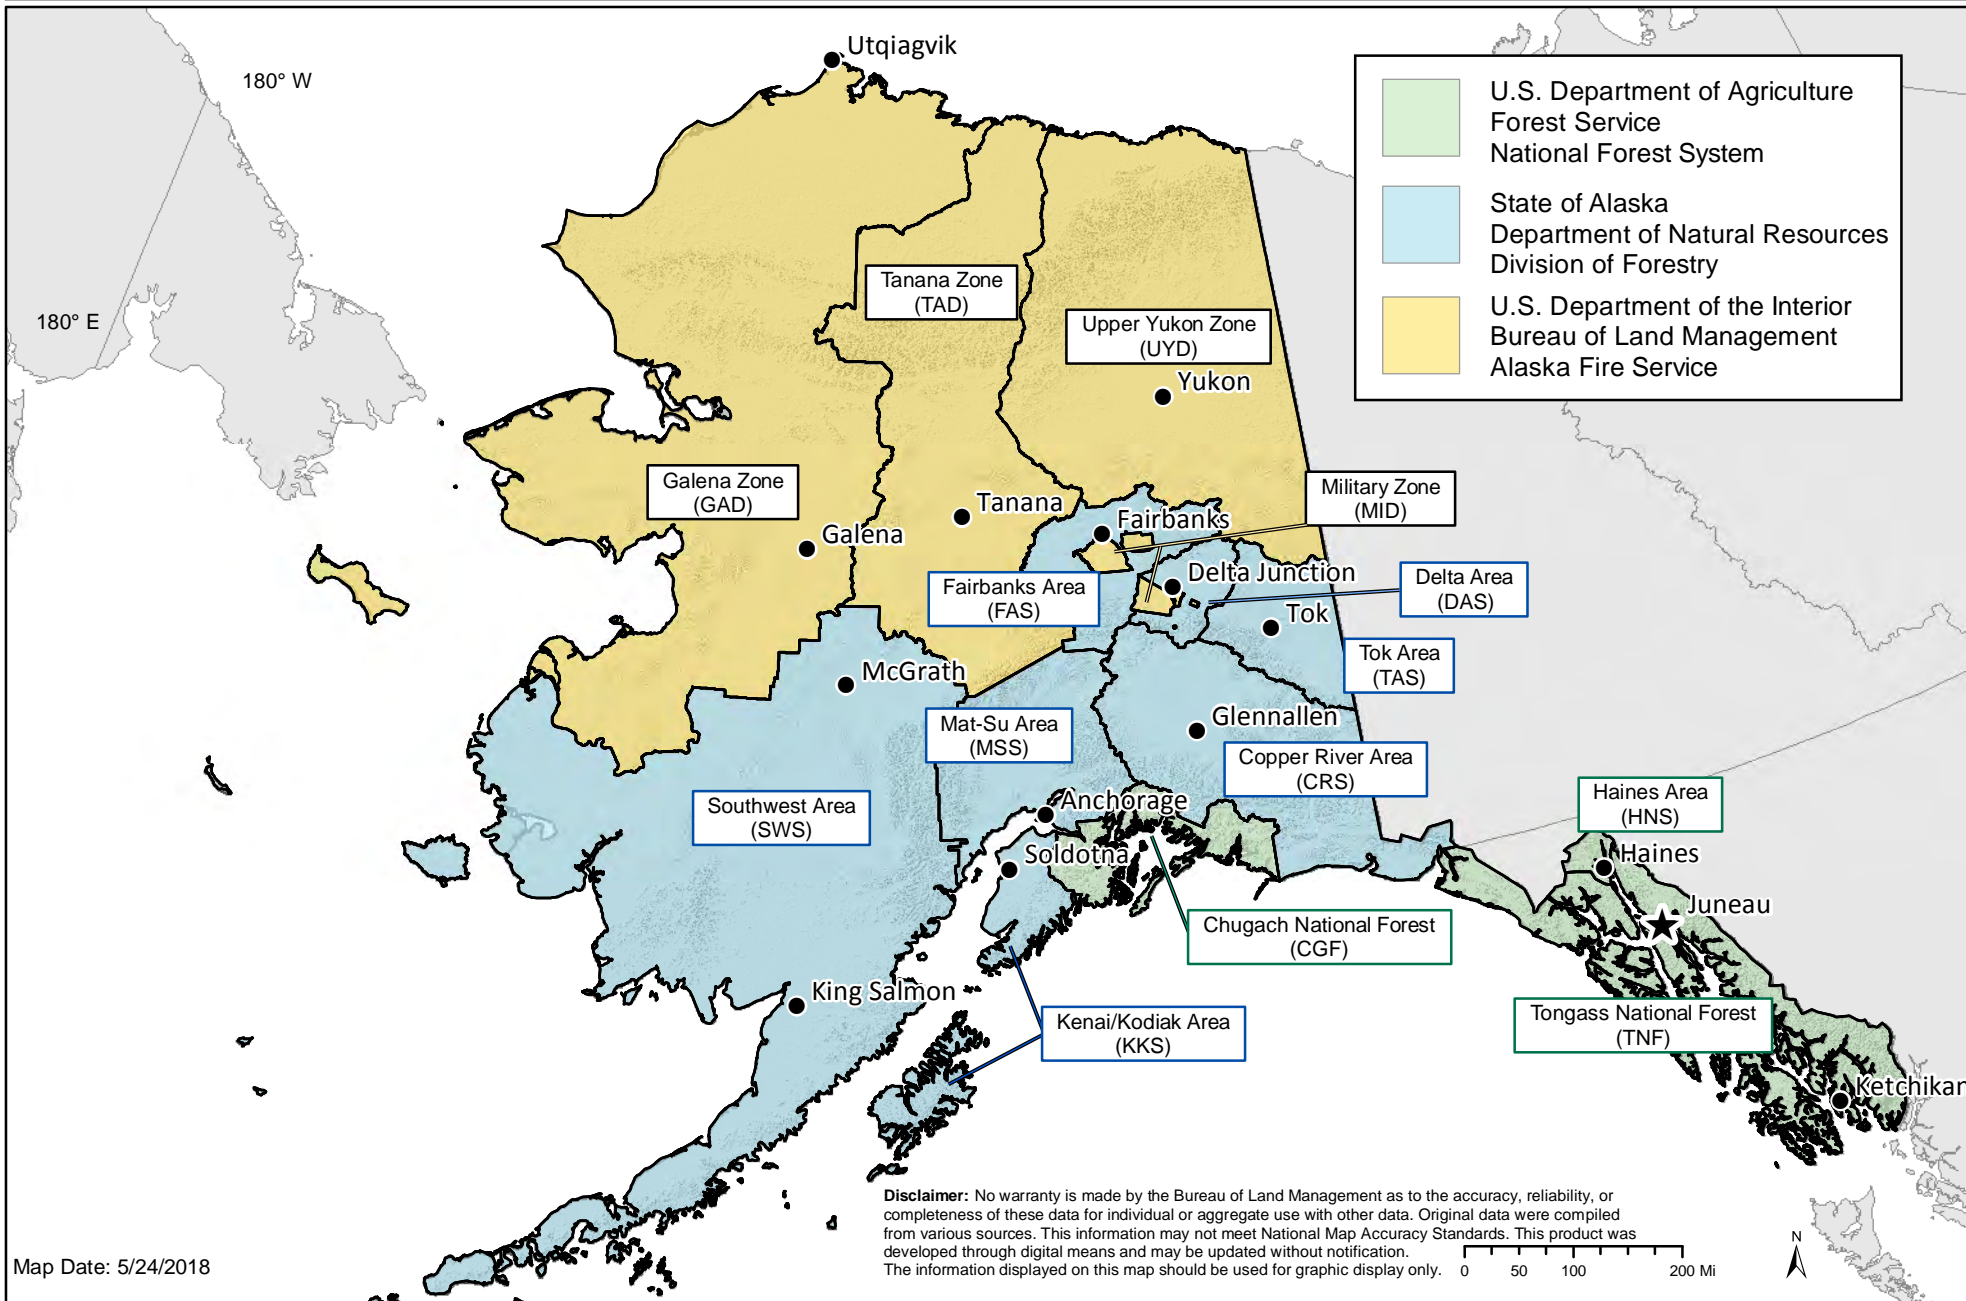

Wildland Fire Protection Areas

Map Date: 5/24/2018

Disclaimer: No warranty is made by the Bureau of Land Management as to the accuracy, reliability, or completeness of these data for individual or aggregate use with other data. Original data were compiled from various sources. This information may not meet National Map Accuracy Standards. This product was developed through digital means and may be updated without notification. The information displayed on this map should be used for graphic display only.

0 50 100 200 Mi